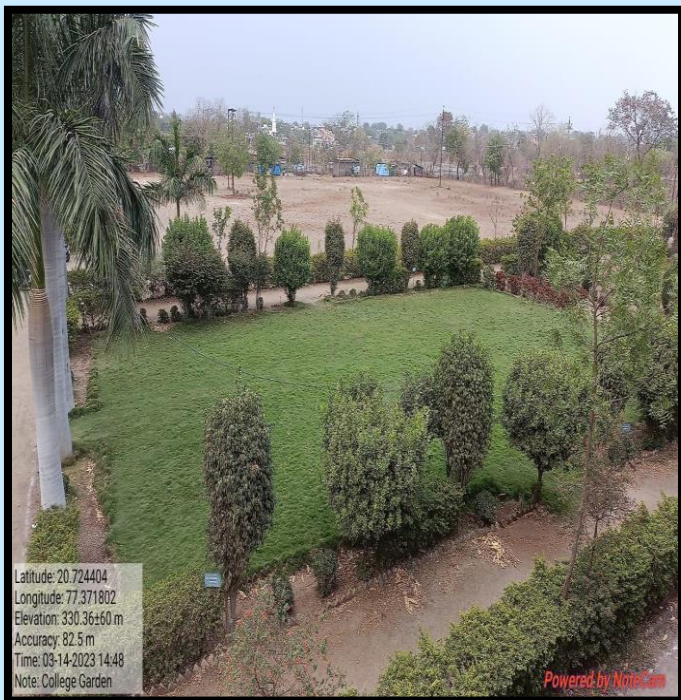

Institution has facilities, Green campus initiatives and Disabled-Friendly, Barrier free Environment

COLLEGE GARDEN

COLLEGE GARDEN

BOTANICAL GARDEN

MEDICINAL PLANTS

Note cam lite

Latitude : 20.724251666666664°
Longitude : 77.37206666666665°
Altitude : 314.0 meter
Date : 03/27/2023 01:47 PM
Accuracy : 3.9 meter
Time zone : GMT+05:30
Note : Erandi